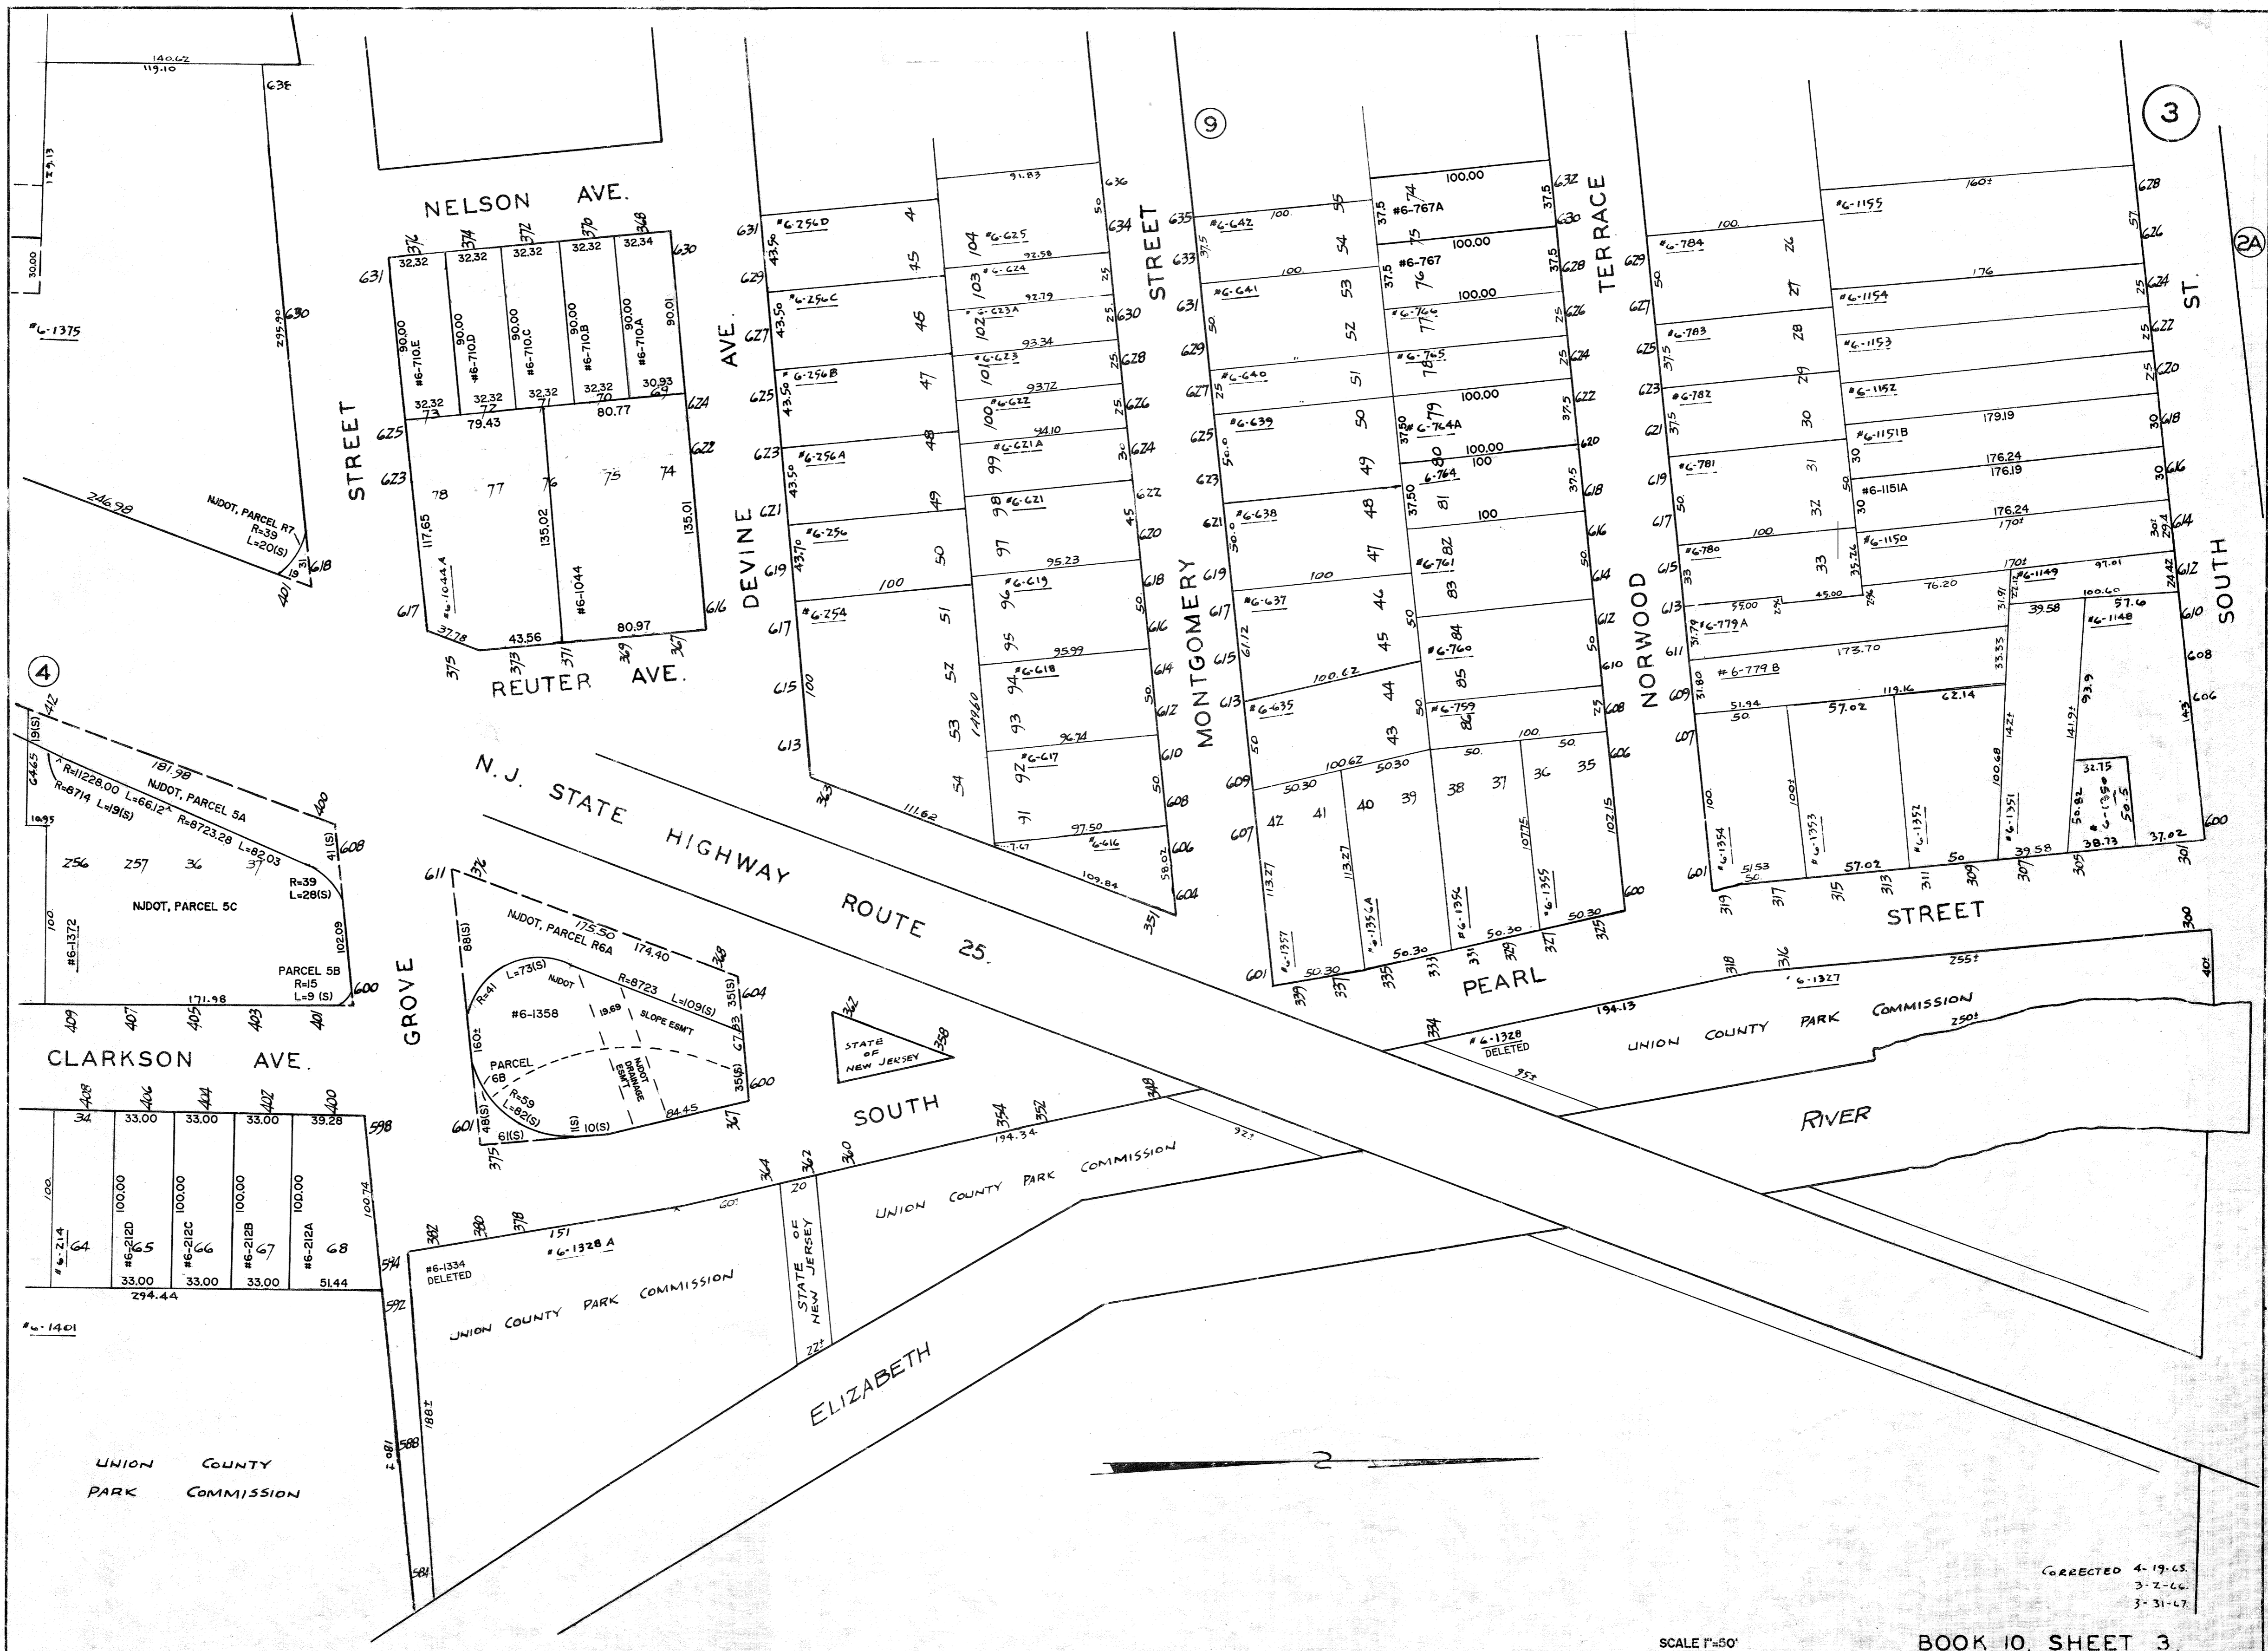

08-05-1999 600-611 NORWOOD TERRACE, SUBDIVISION, REV. BY S. RINALDI 6538944
 08-04-2001 616-622 NORWOOD TERRACE, SUBDIVISION, REV. BY S. RINALDI 6538944
 12-31-2001 628-632 NORWOOD TERRACE, SUBDIVISION, REV. BY S. RINALDI 6538944

CORRECTED 4-19-65
 3-7-66
 3-31-67

SCALE 1"=50'

BOOK 10, SHEET 3