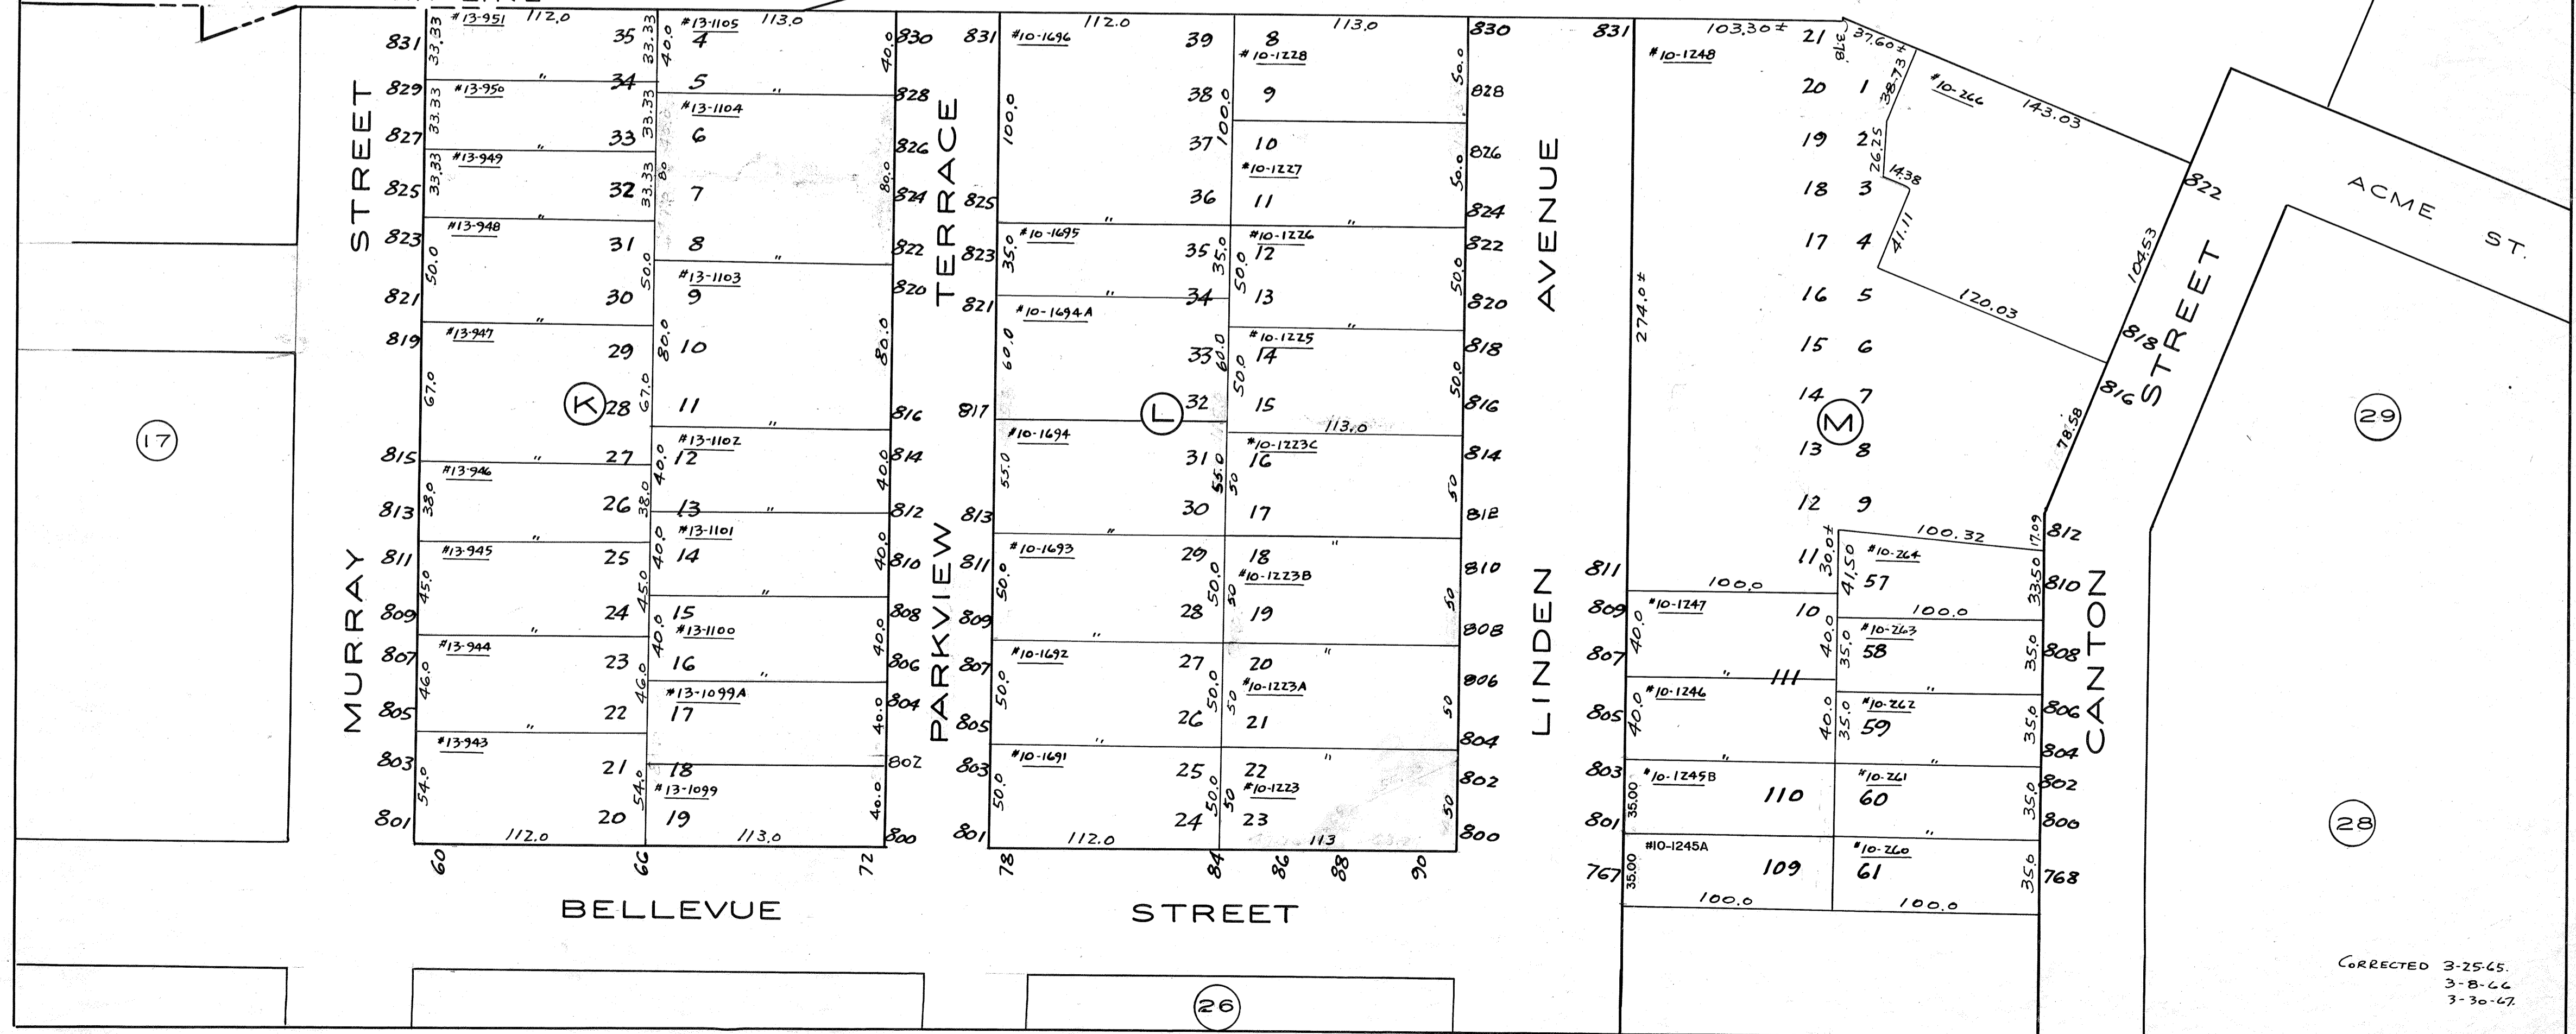

WARINANCO PARK

CITY LINE - BORO OF ROSELLE

CITY & PARK LINE

(17)

(K)

(L)

(M)

(29)

(28)

(26)

CORRECTED 3-25-65.
3-8-66
3-30-67