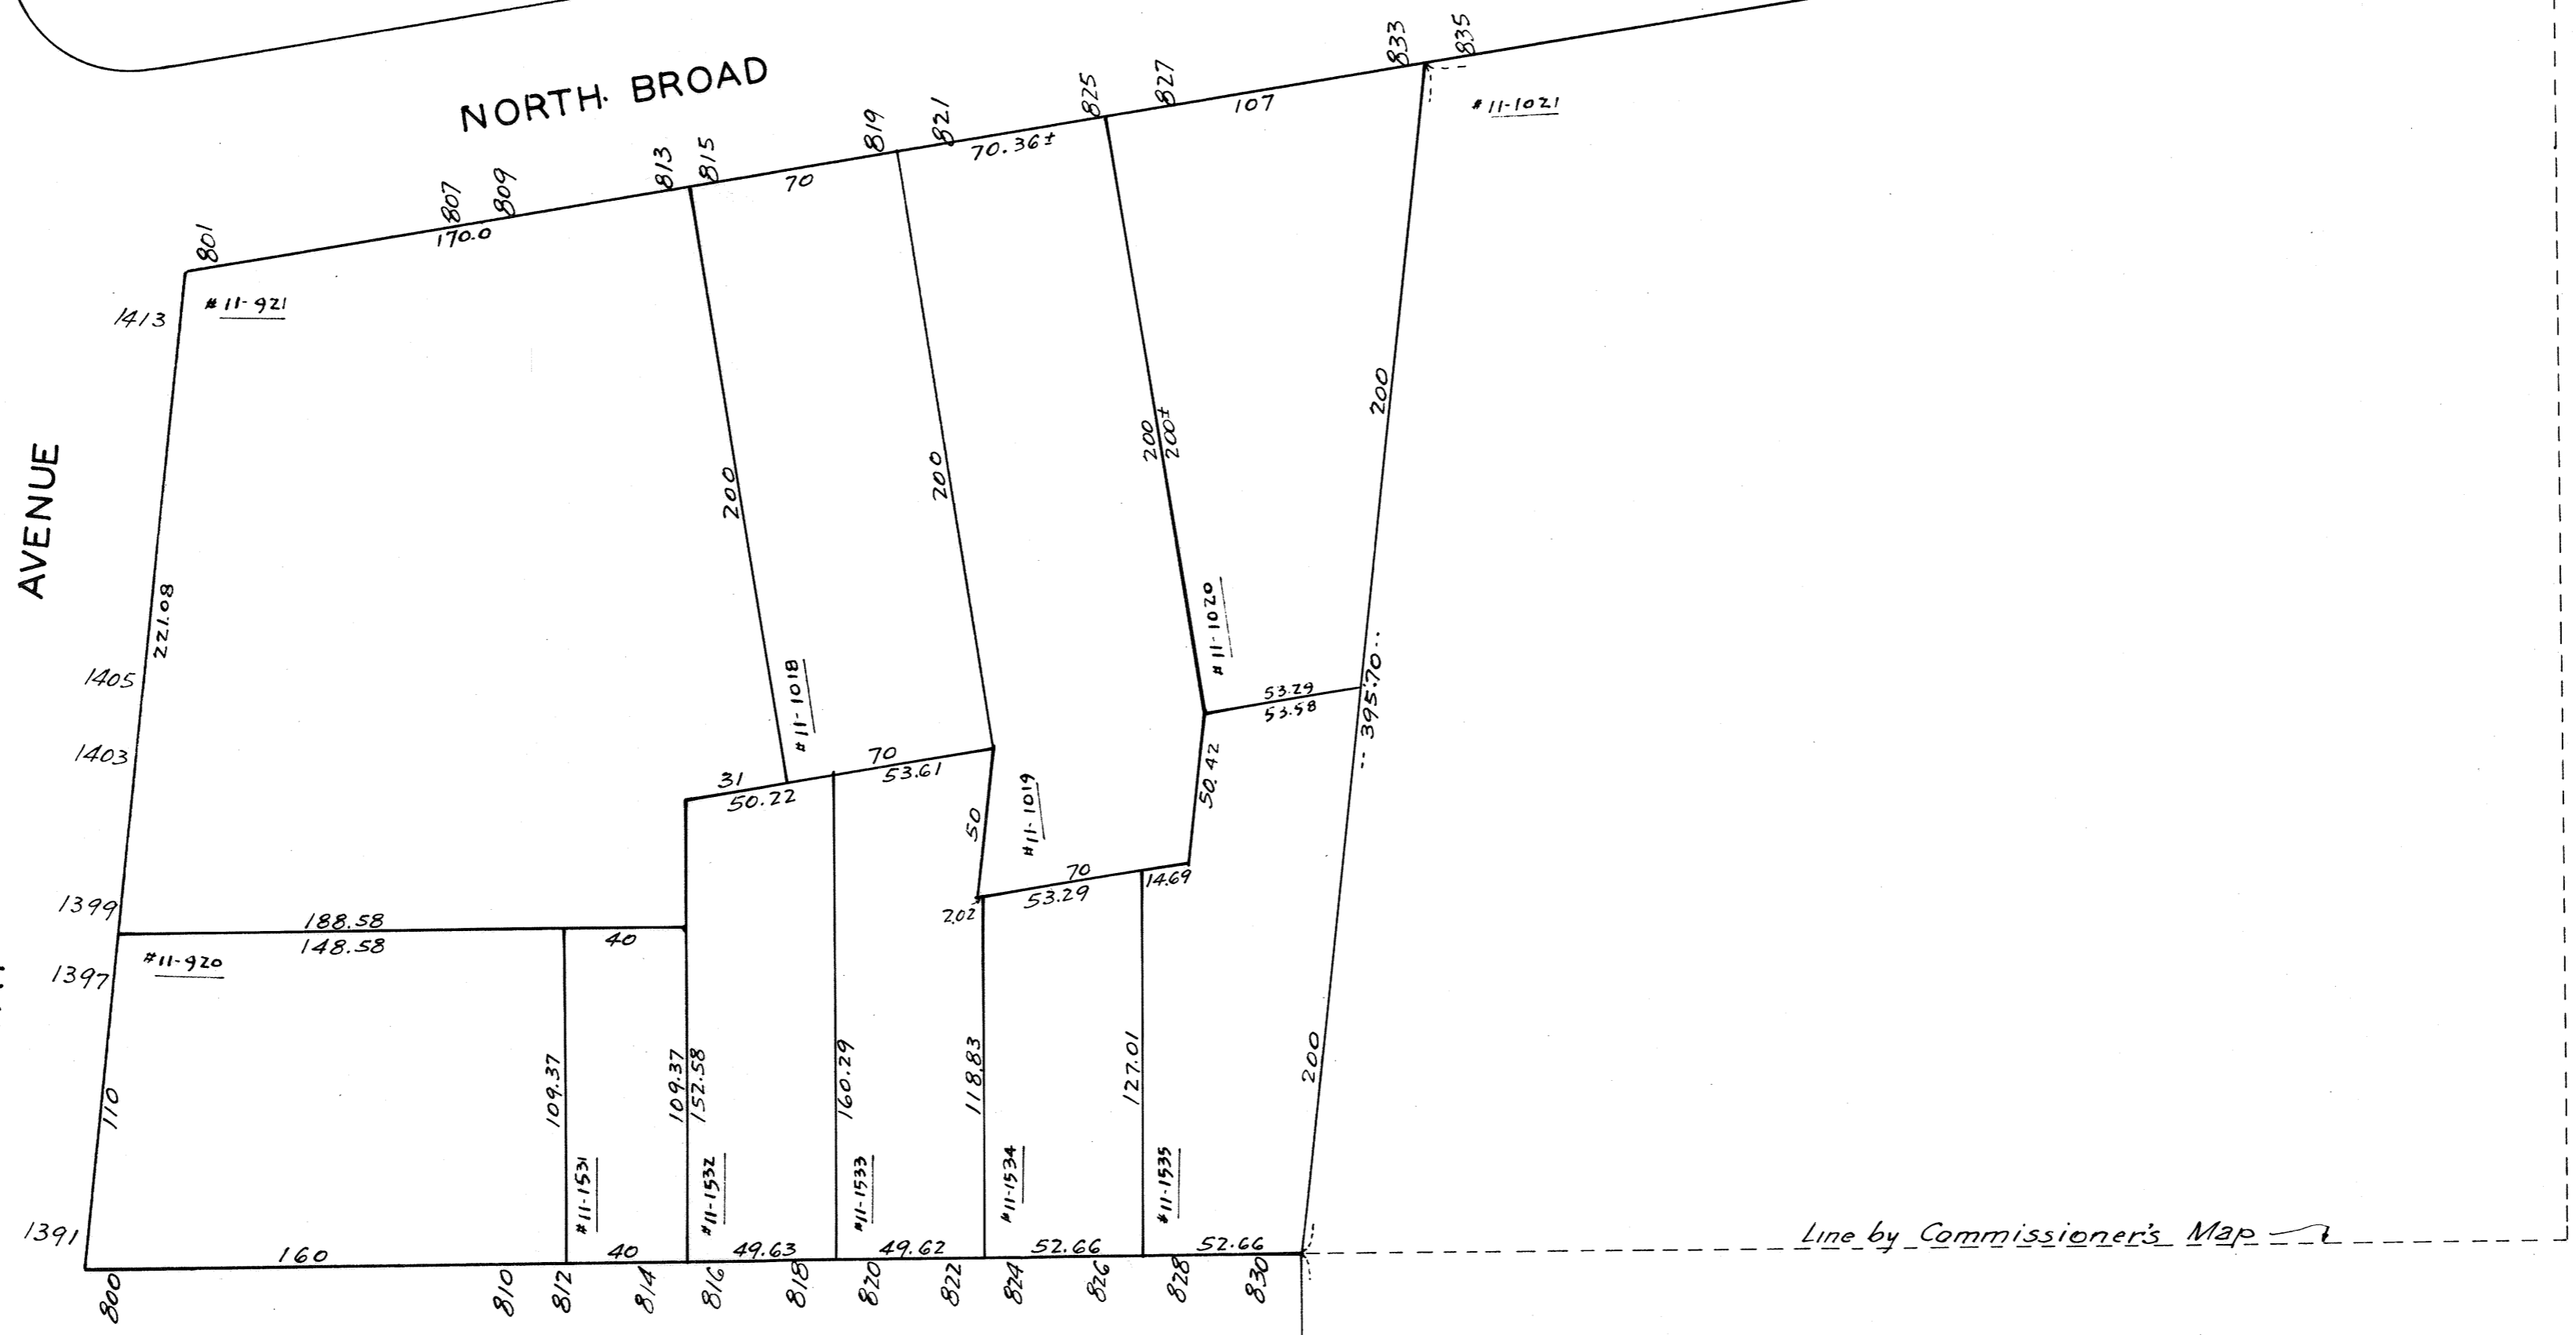

WILDER ST.

STREET

NORTH BROAD

NORTH AVENUE

STANTON AVENUE

Line by Commissioner's Map

345.0  
Old Line of Trumbull Pl.

CORRECTED 3-18-65  
3-11-66  
3-28-67