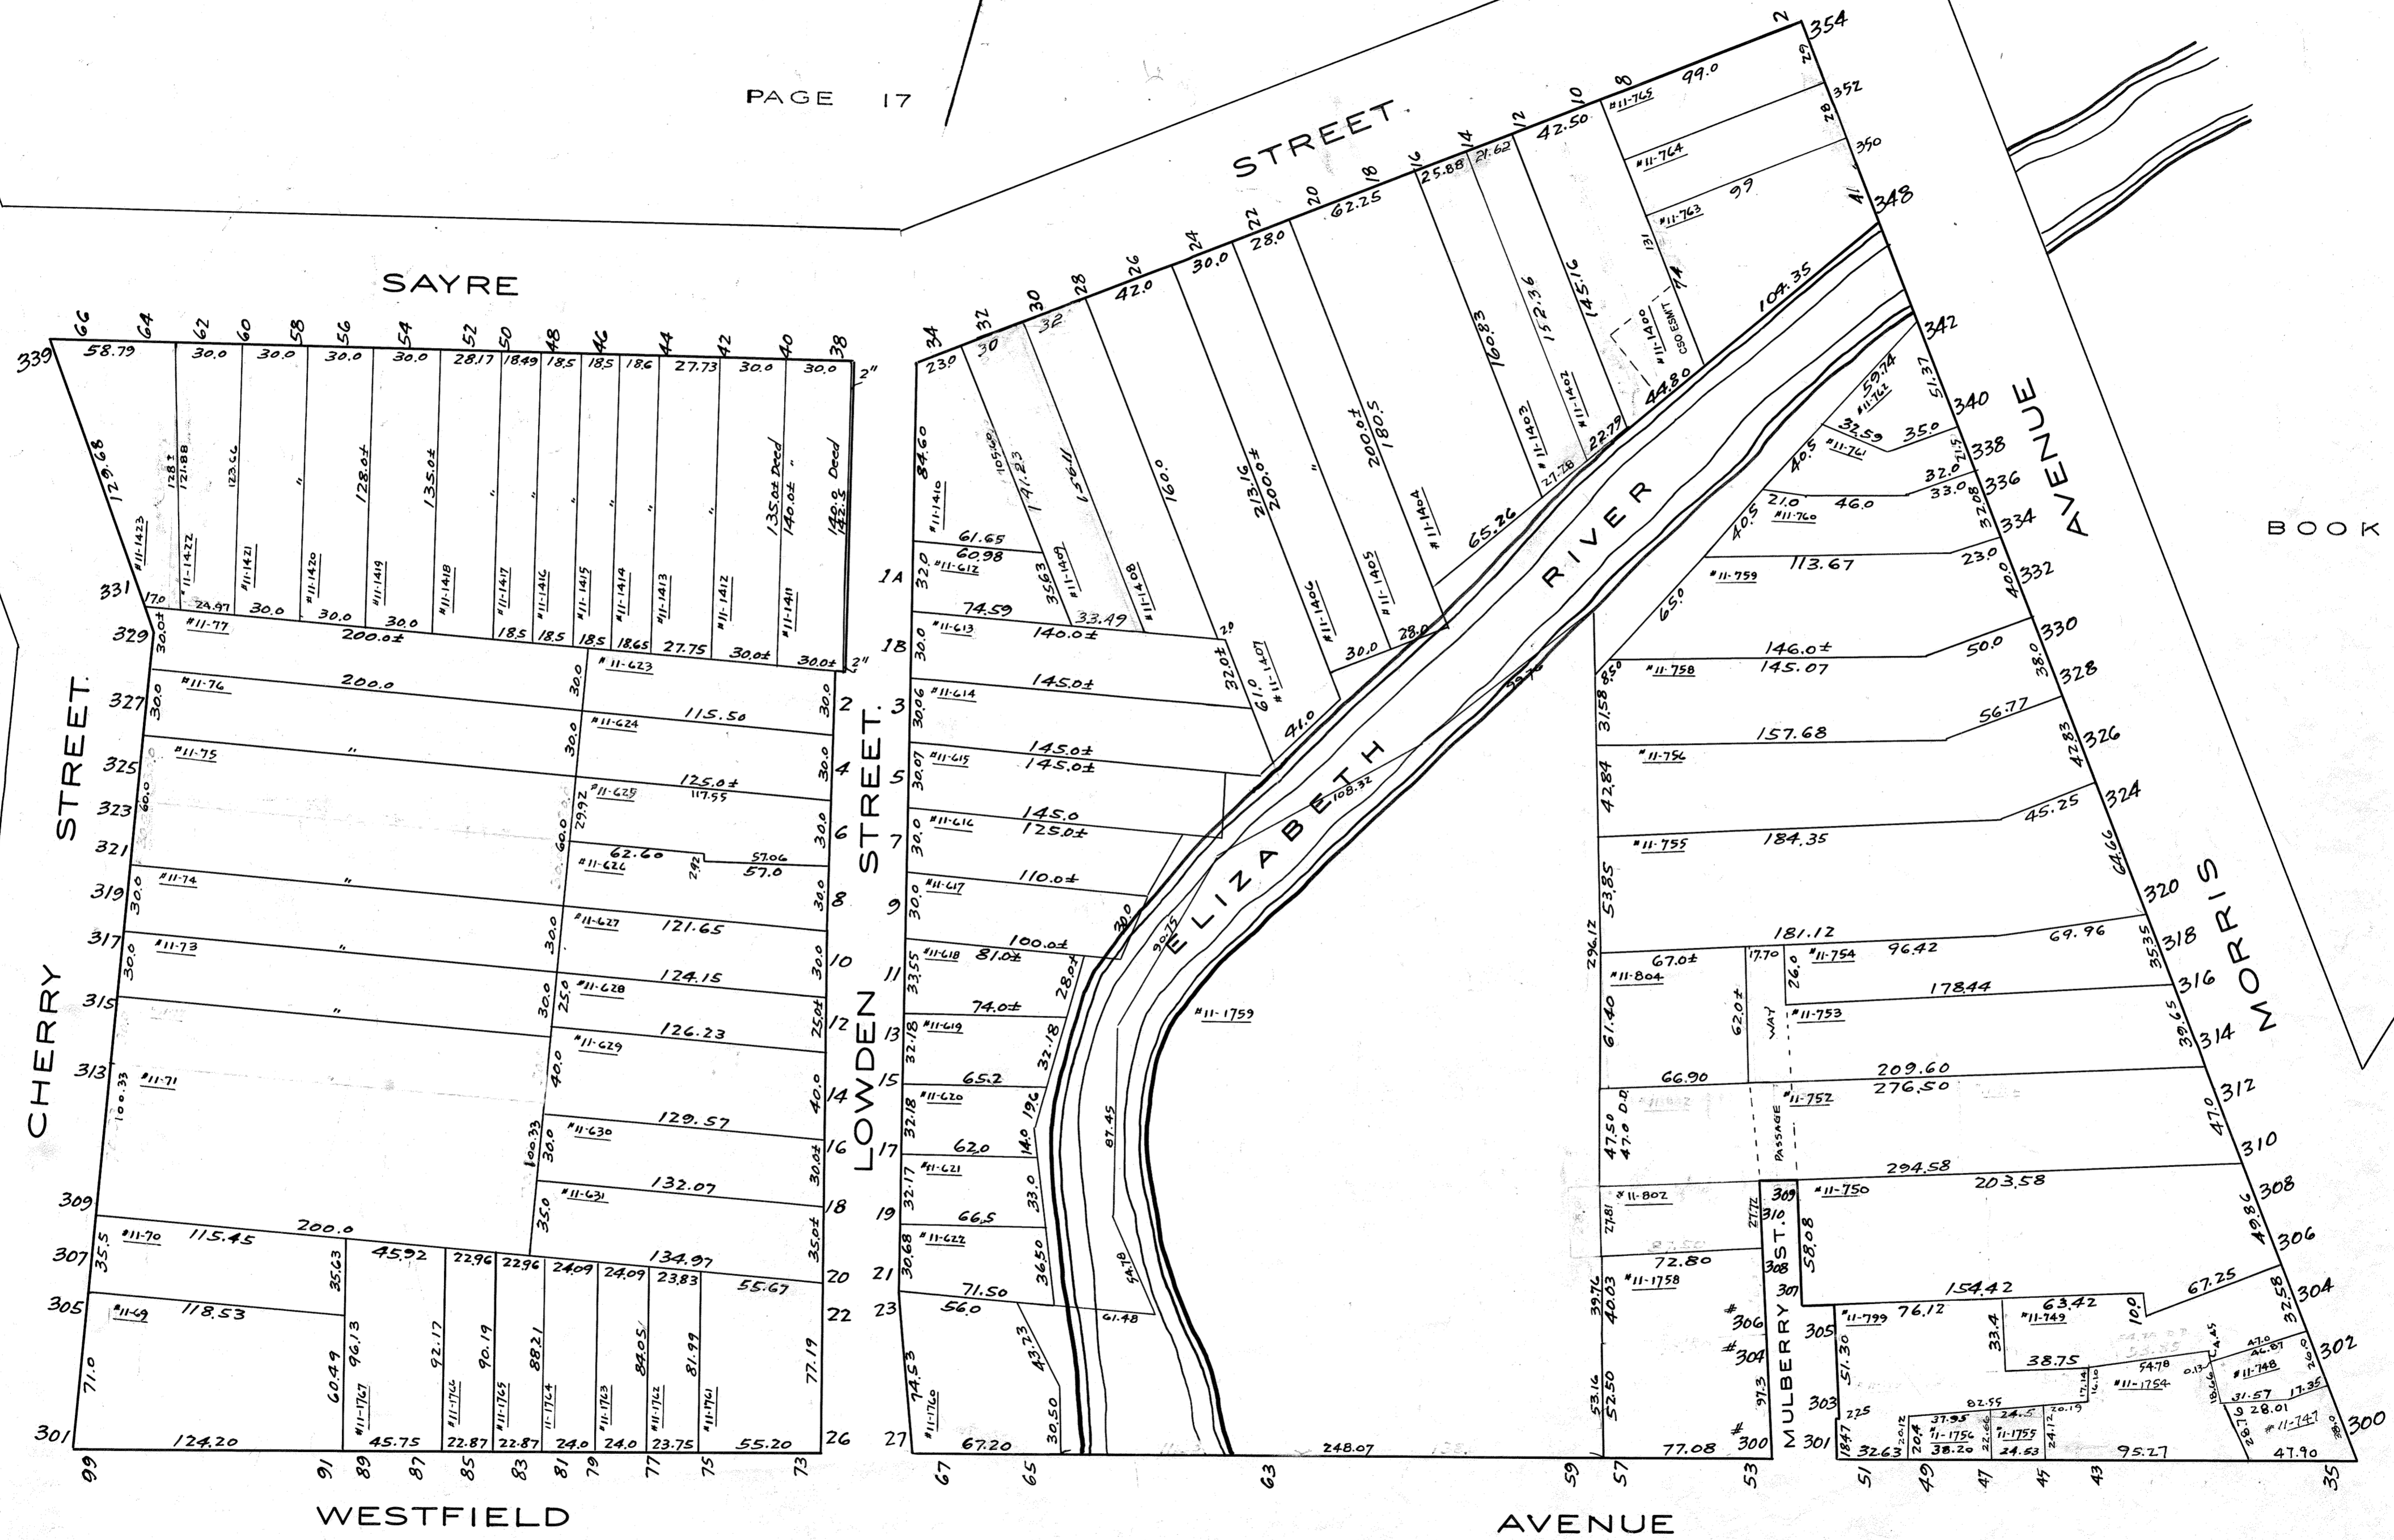

PAGE 21

9-29-2009 10-12 SAYRE ST. ADDED CSO 041 SEWER EASEMENT, DBS257 F60263, REV. BY S. RINALDI G5038944

PAGE 15

PAGE 14

CORRECTED 3-23-05, 3-10-06, 3-29-07