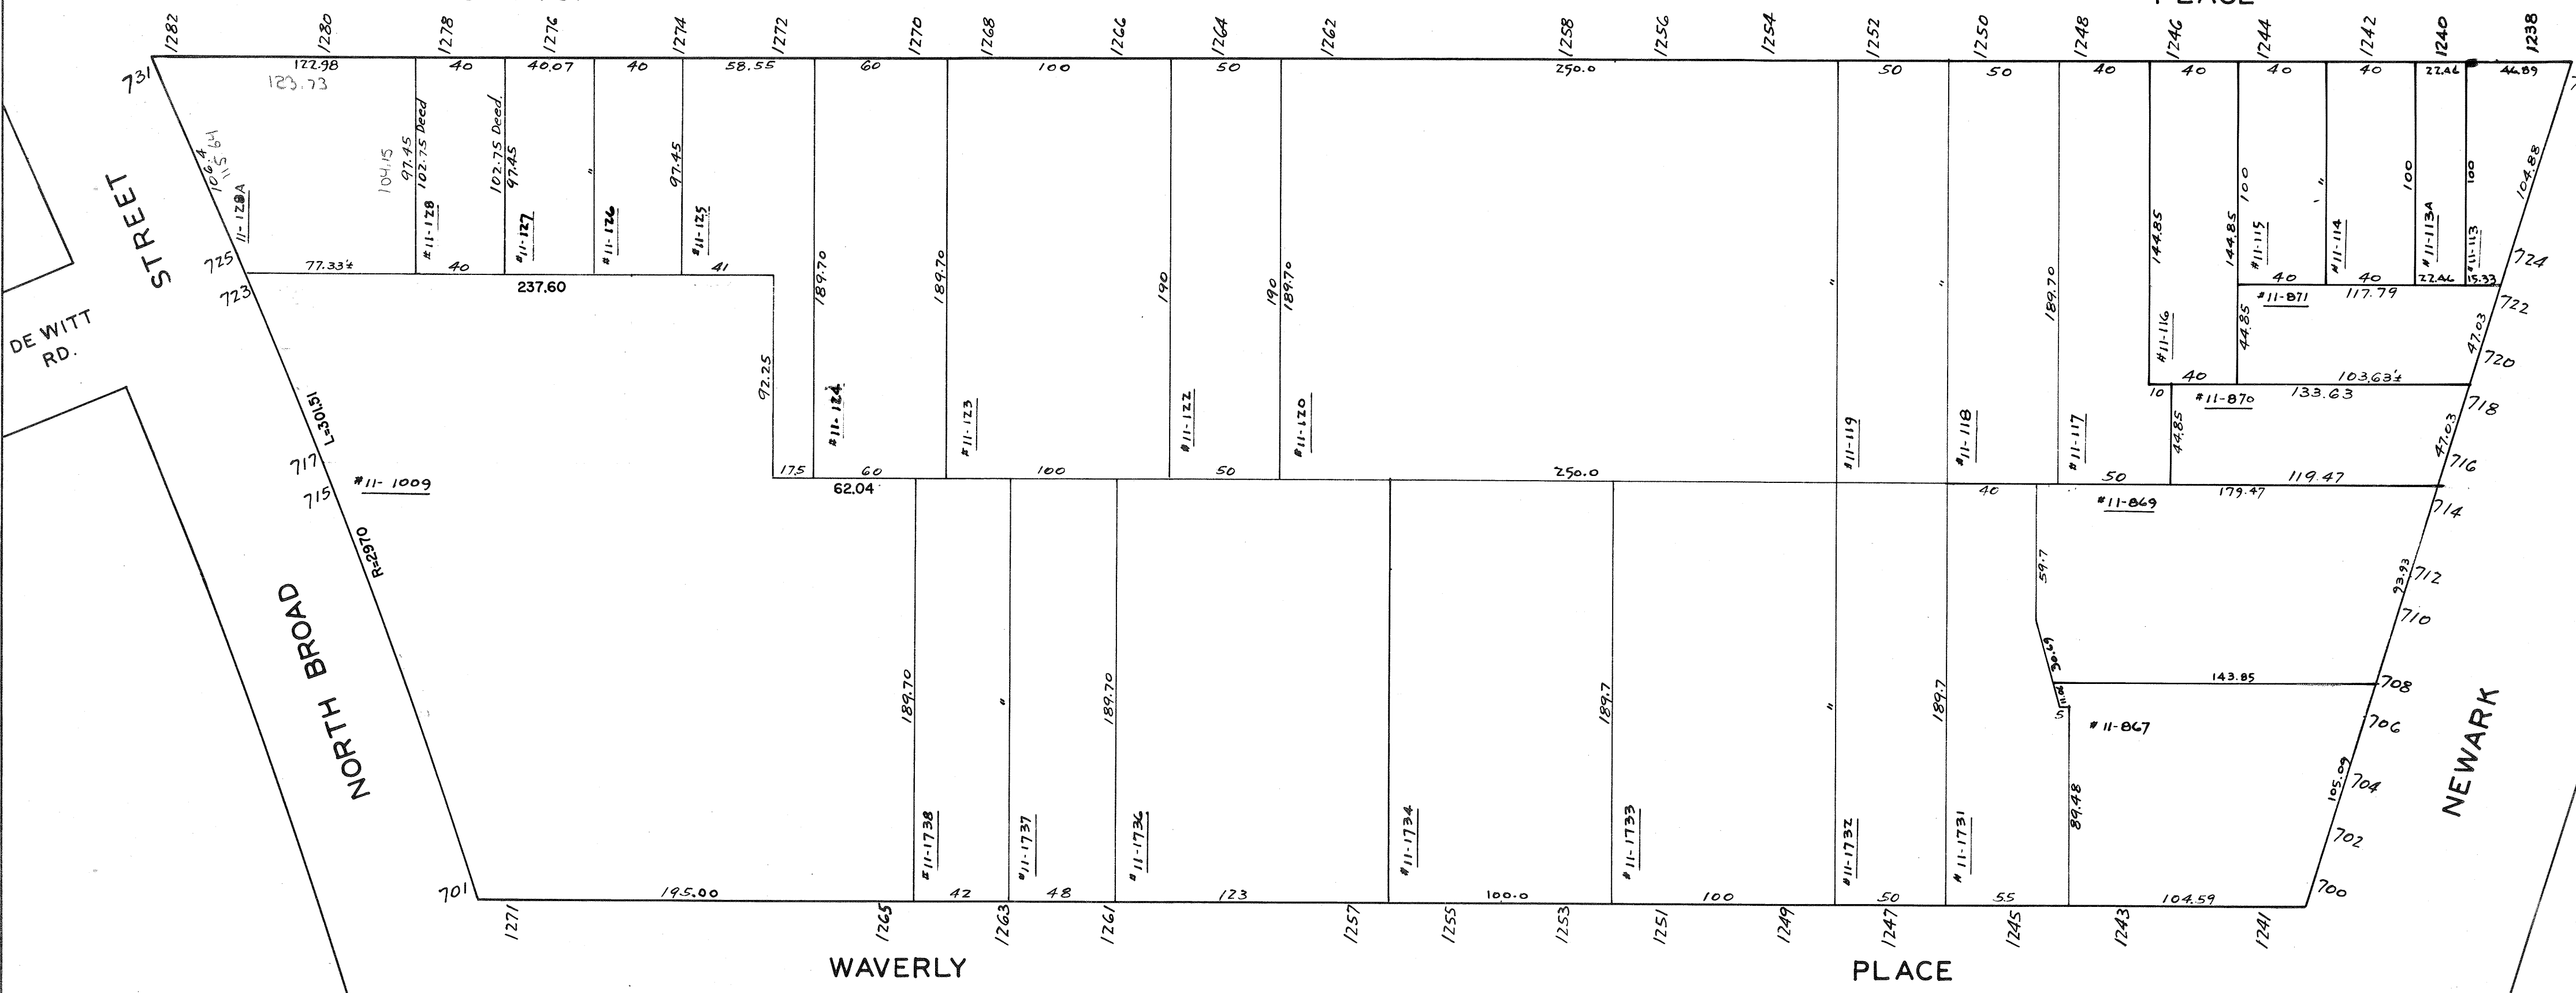

HAZARD PLACE.

CLINTON

PLACE

STREET

DE WITT RD.

NORTH BROAD STREET

AVENUE

NEWARK

WAVERLY

PLACE

CORRECTED 3-18-45.
3-11-66.
3-28-67.