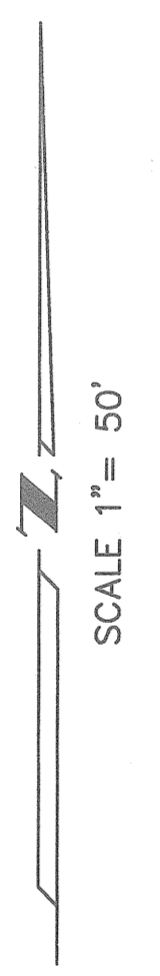

STREET

MC CLELLAN

2.16 ACRES  
IN NEWARK

CITY OF NEWARK, ESSEX COUNTY  
CITY OF ELIZABETH, UNION COUNTY

1.82 ACRES

#12-858 B  
10.85 ACRES

#12-1274  
1.35 ACRES

#12-1272

STREET  
NEW JERSEY STATE HIGHWAY ROUTE 1 & 9  
SPRING

21

14

11-29-00 REVISED BY R. WETZEL (F.M. 762B)