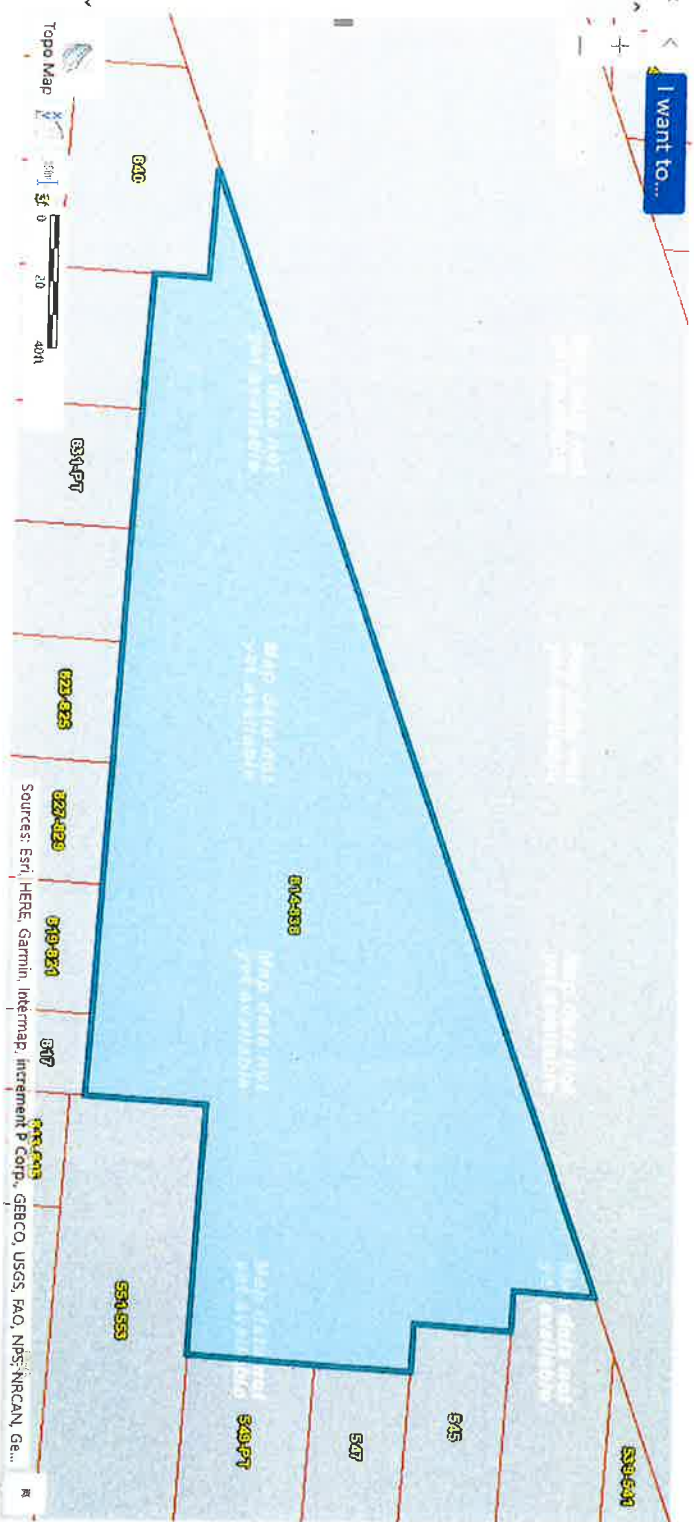

Home Map Tools

Point Query Point Distance

Pipe Coordinates

Locate Vetting Locate Property

Details

814-838 STATE HIGHWAY 1&9

Elizabeth

4

I want to...

Tool Labels

Search By: Address

Street, Address and City/State or Zip

Advanced Search

My Favorites

- Last Transfer Document
- Property Detail Report
- Assessor Map
- Property Data Reports
- Document Images

Map ID:

Home