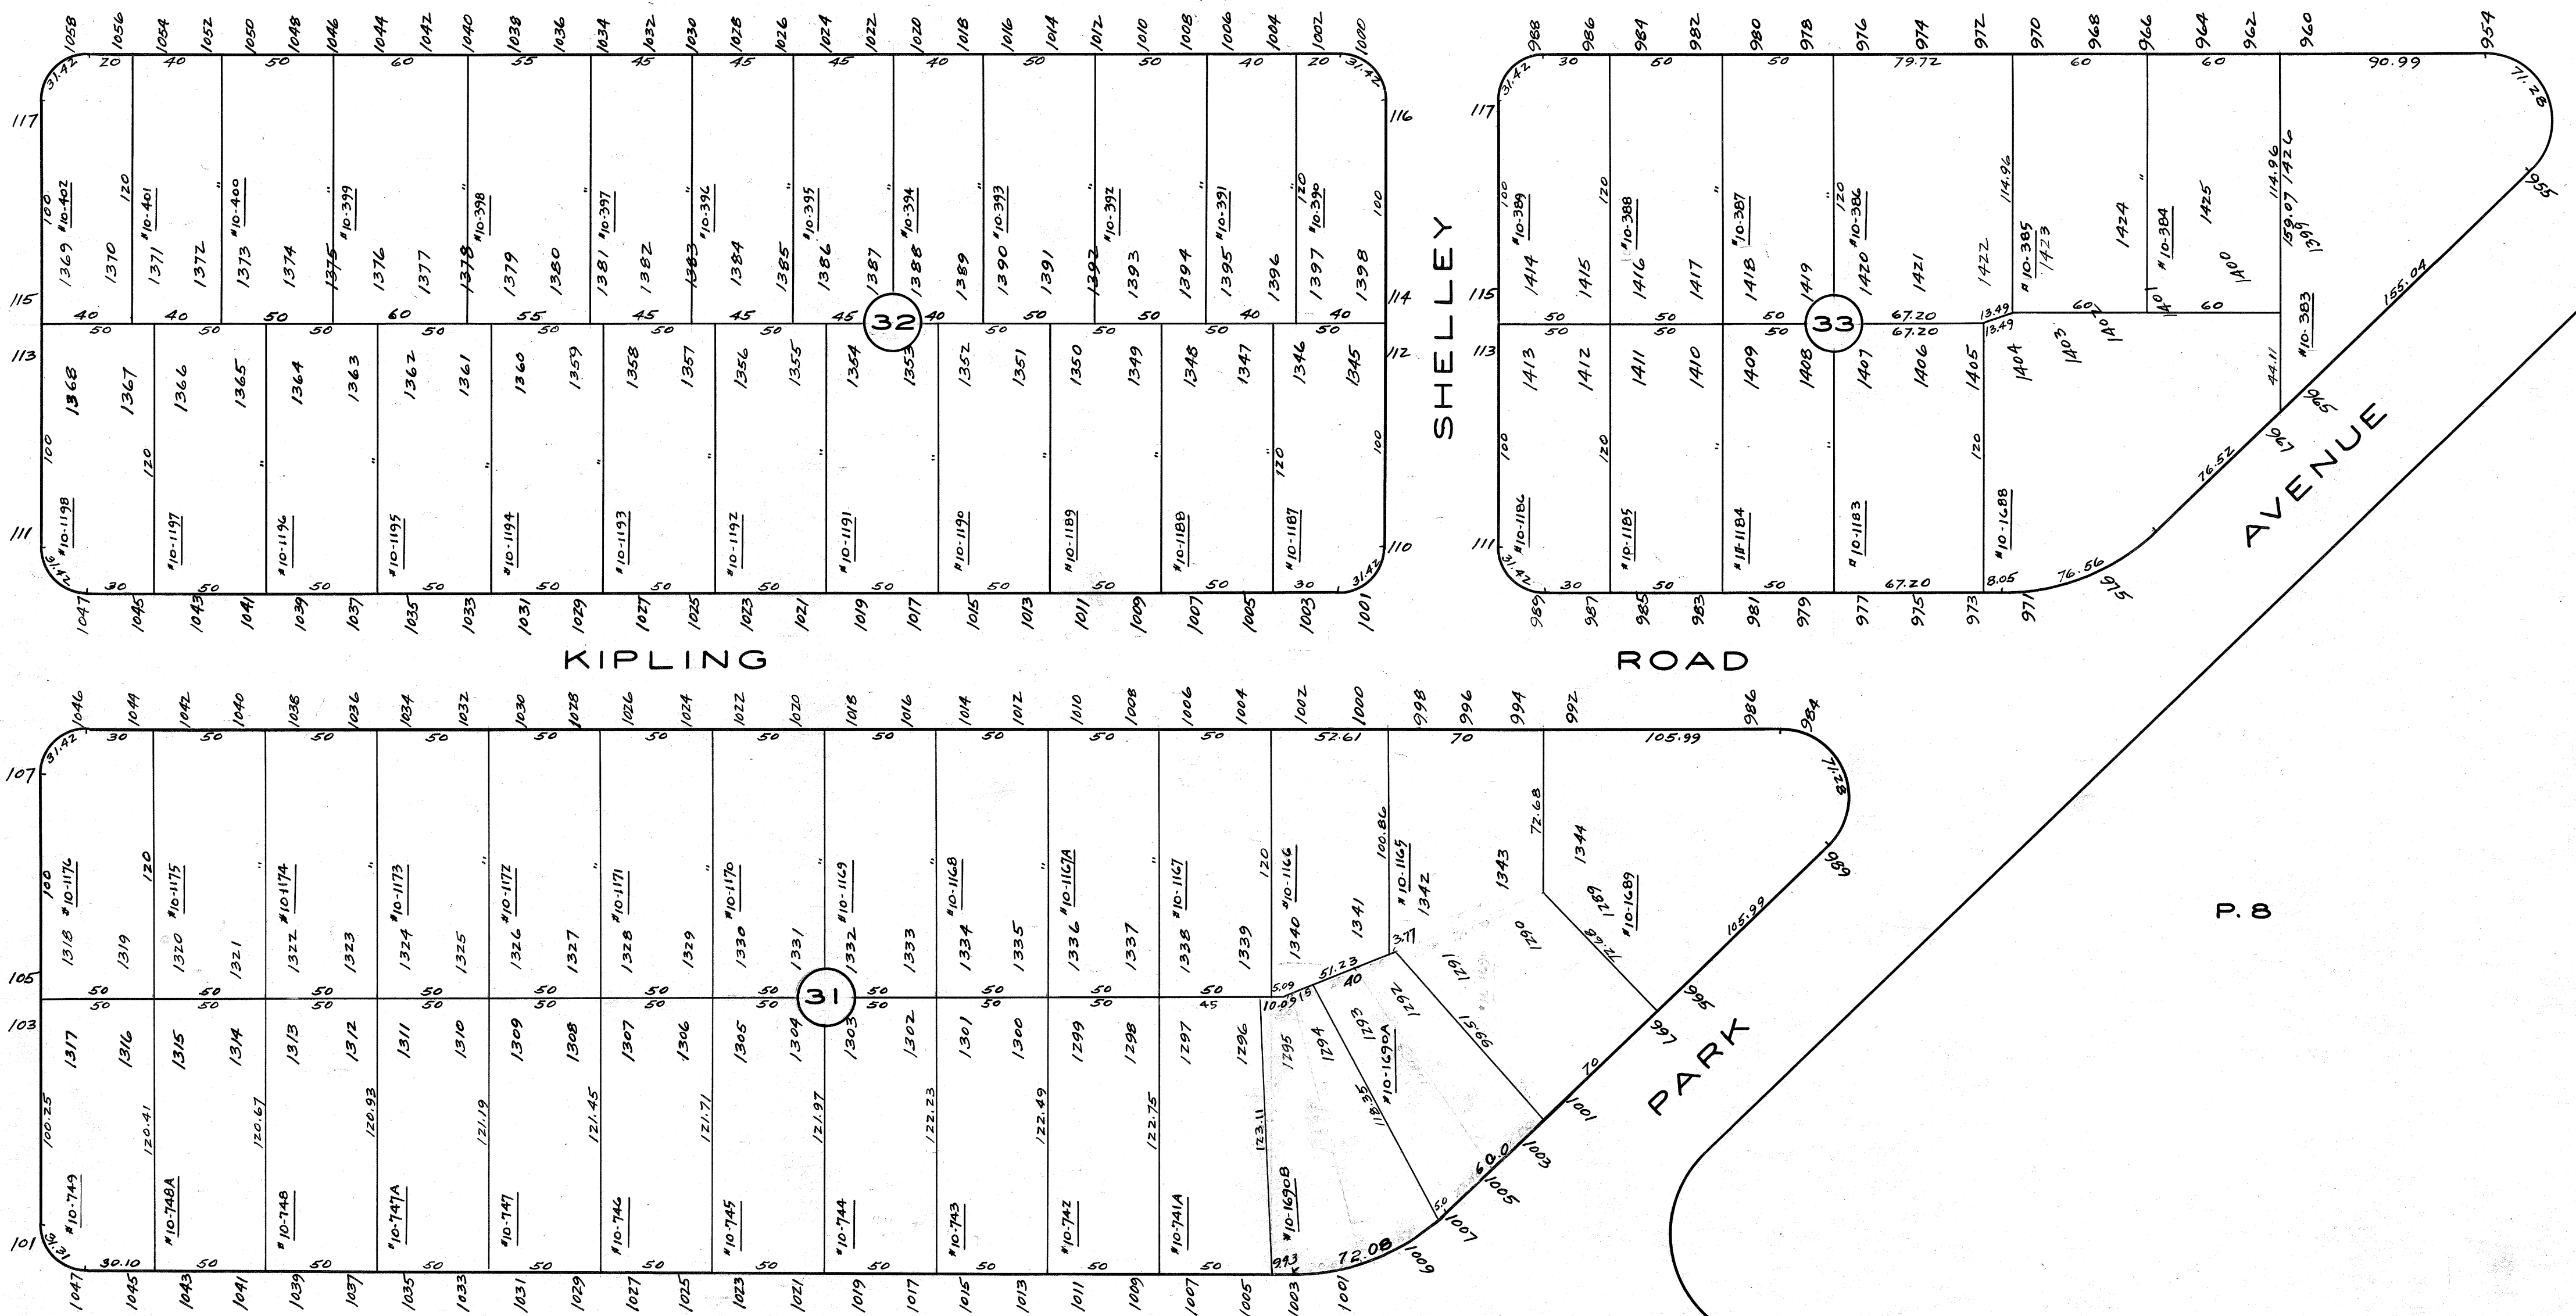

P. 27

P. 25

P. 22

AVENUE

SHELLEY

BROWNING

ROAD

KIPLING

ROAD

COOLIDGE

CITY LINE GALLOPING HILL ROAD

ROSELLE PARK

GRANT AVE.

MADISON AVE.

CITY LINE

CORRECTED 3-3-65.
3-2-66.
4-4-67.