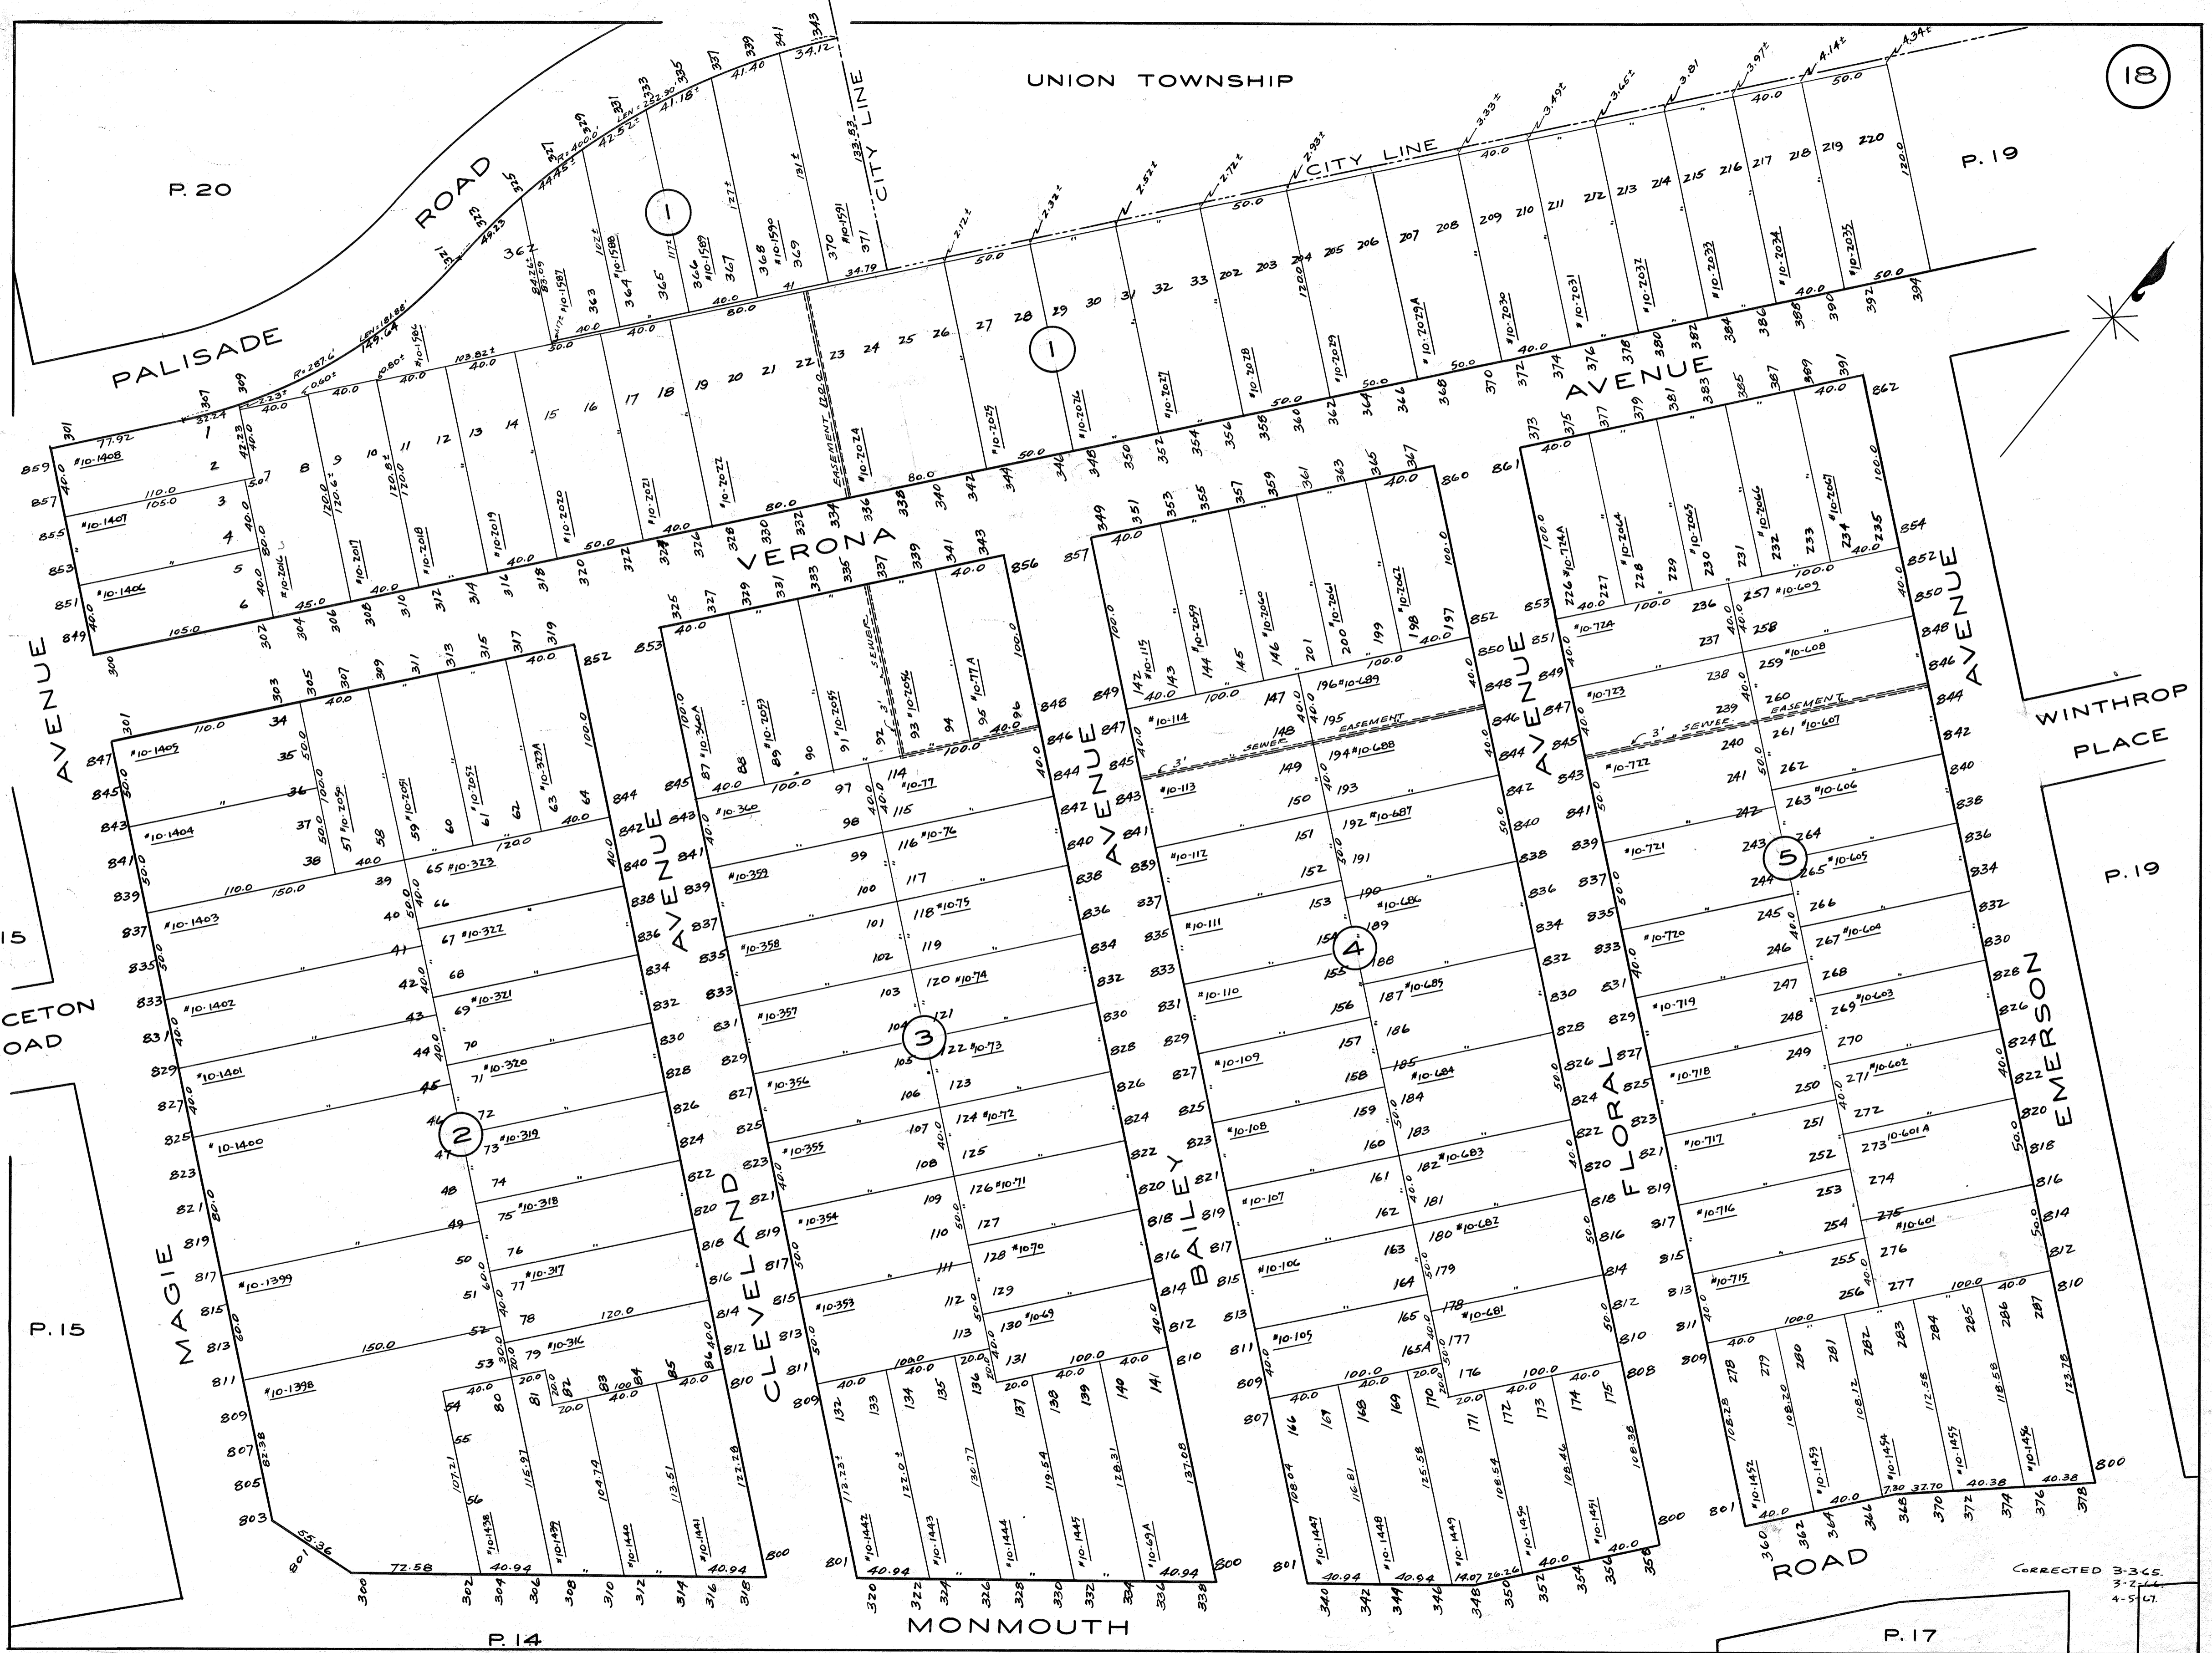

UNION TOWNSHIP

PALISADE ROAD

PRINCETON ROAD

MONMOUTH

WINTHROP PLACE

P. 20

P. 19

P. 15

P. 15

P. 14

P. 17

CORRECTED 3-3-65, 3-7-66, 4-5-67.